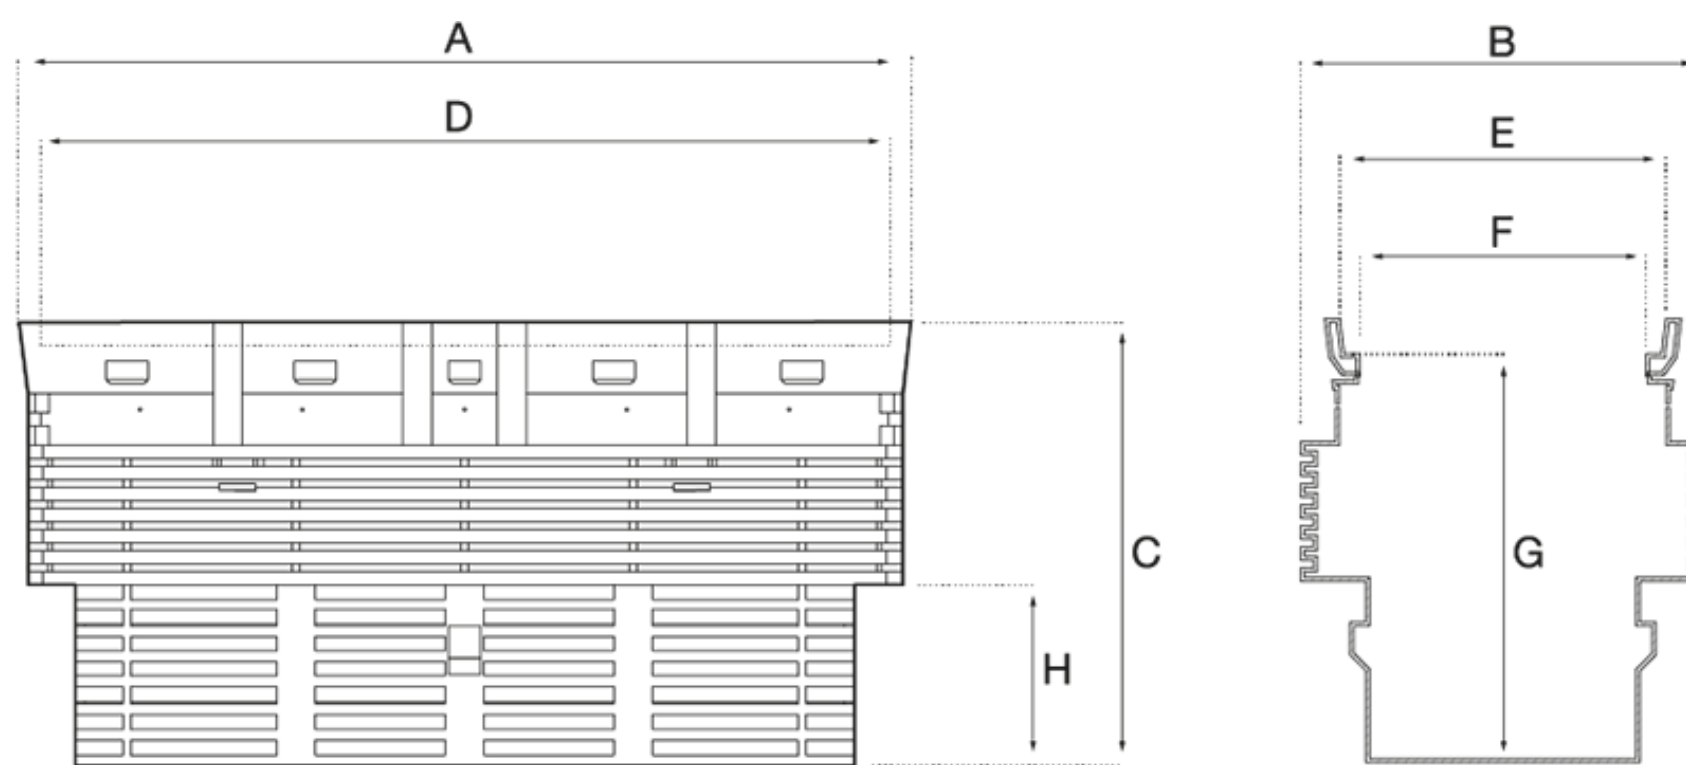

PLASTIC CABLE PITS

P8 PIT

Product Code	A	B	C	D	E	F	G	H
P8 Pit	1375	615	900	1310	502	440	839	425

All dimensions in mm and correct at the time of print and may vary/change.

PLASTIC PIT COVERS

Suit Pit	Electric Cable	Communications	NBN	Steel Class B	Padlockable
P8 Pit	P689ECA	P689CCA	P689NBNA	CJP8GMSCB	P68GMSMLB