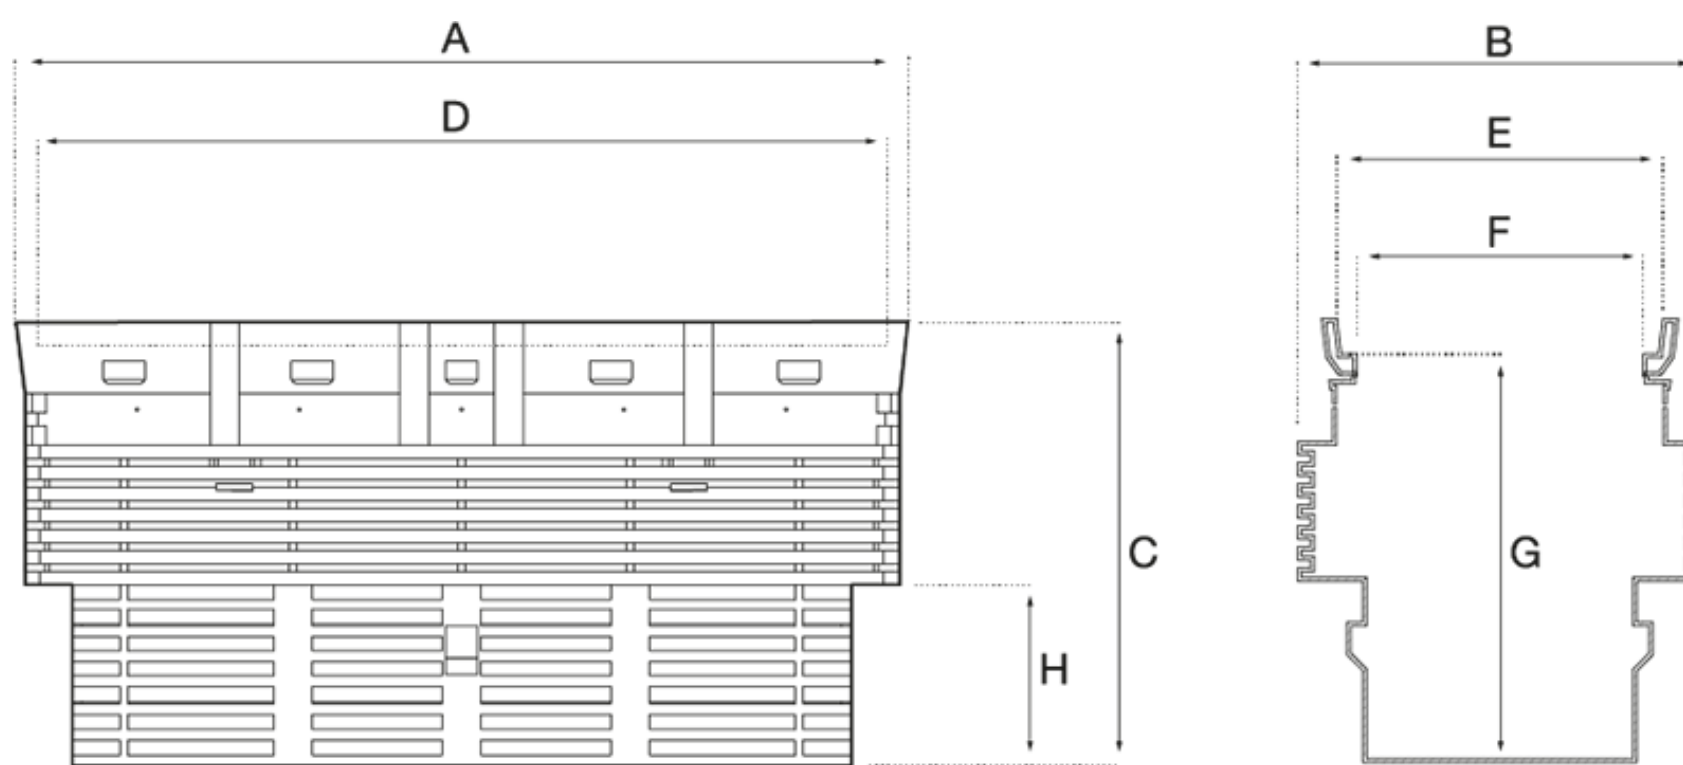

PLASTIC CABLE PITS

P6 PIT

Product Code	A	B	C	D	E	F	G	H
P6 Pit	1375	615	685	1310	502	440	630	280

All dimensions in mm and correct at the time of print and may vary/change.

PLASTIC PIT COVERS

Suit Pit	Electric Cable	Communications	NBN	Steel Class B	Padlockable
P6 Pit	P689ECA	P689CCA	P689NBNA	CJP8GMSCB	P68GMSMLB