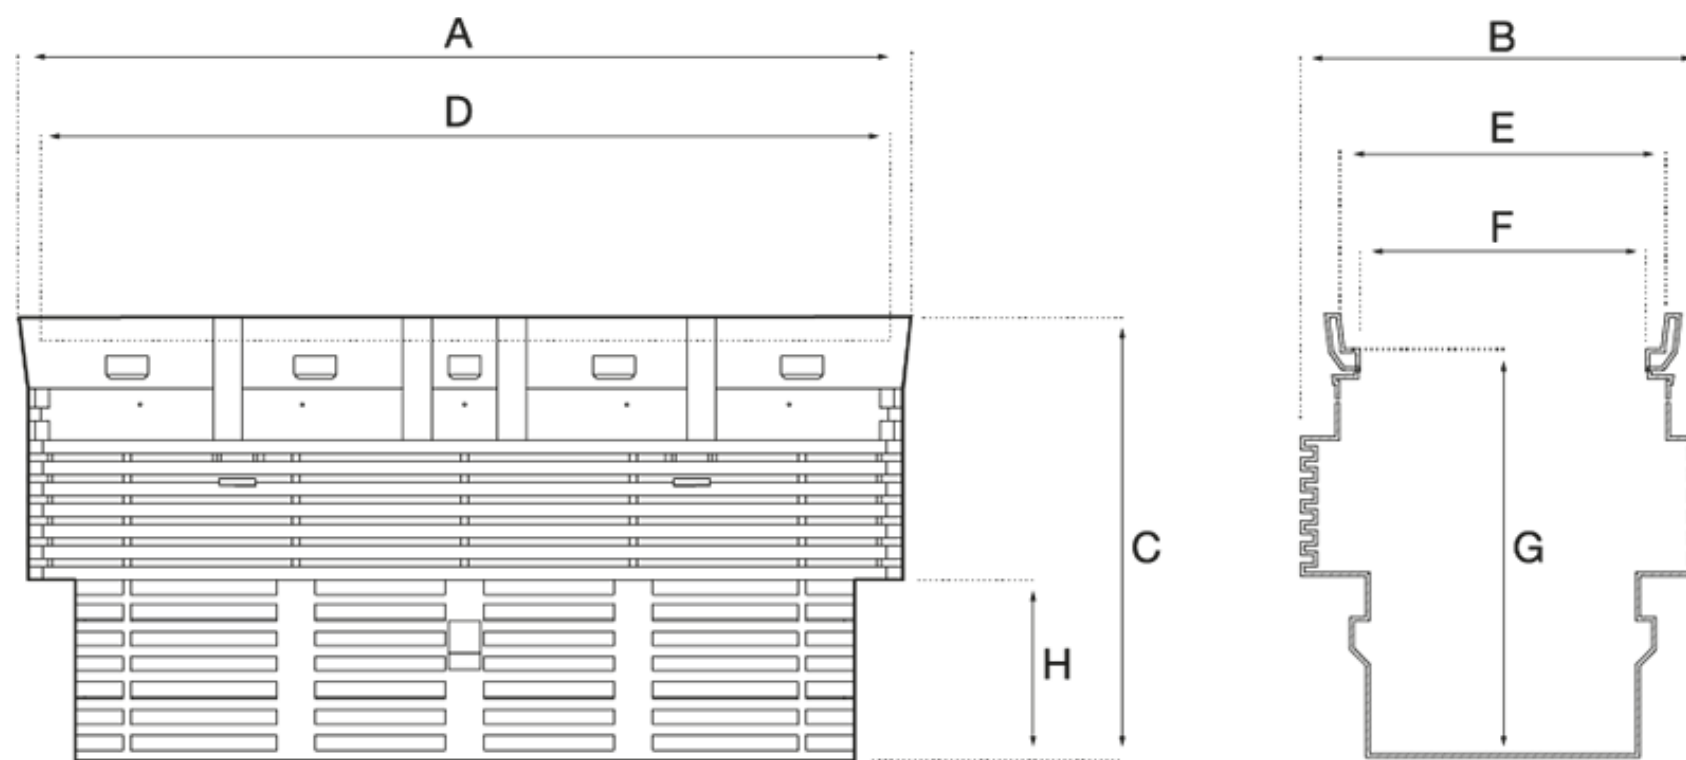

PLASTIC CABLE PITS

P9 PIT

Product Code	A	B	C	D	E	F	G	H
P9 Pit	2100	615	920	1980	500	440	839	415

All dimensions in mm and correct at the time of print and may vary/change.

PLASTIC PIT COVERS

Suit Pit	Electric Cable	Communications	NBN	Steel Class B	Padlockable
P9 Pit	P689ECA	P689CCA	P689NBNA	N/A	N/A